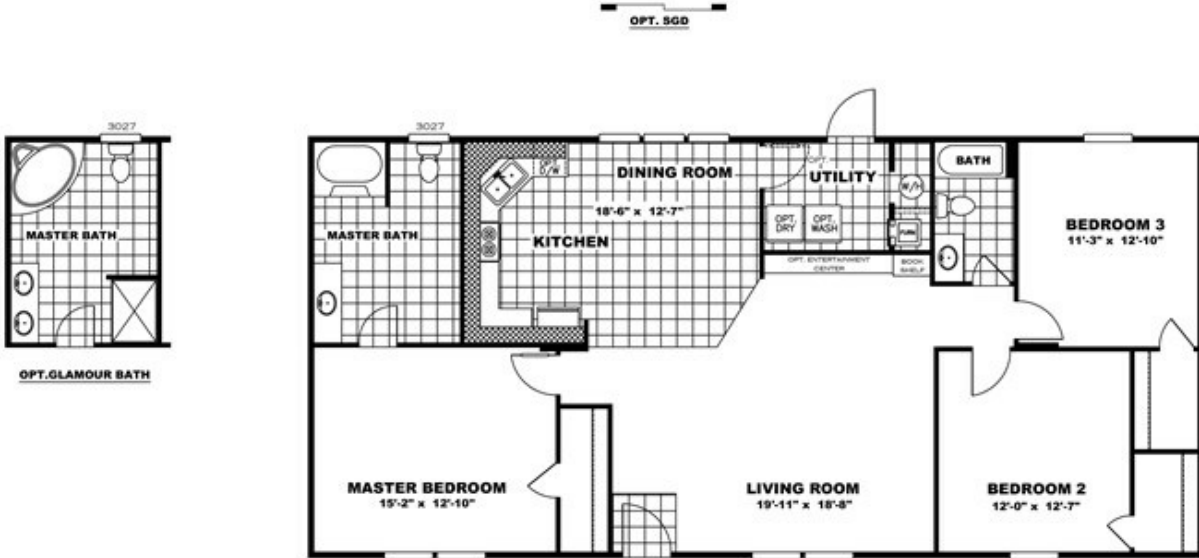

THE TRADITION 56

THE TRADITION 56 Model number: 34TRA28563AH

3 beds • 2 baths • 1568 sq.ft. • 28' width • 56' depth

Our home building facilities invest in continuous product and process improvements. Plans, dimensions, features, materials, specifications and availability are subject to change without notice or obligation. Renderings and floor plans are representative likenesses of our homes and may differ from the actual homes. We invite you to tour a Home Center near you and inspect the highest value in quality housing available or call (606) 478-9246 to speak with a Home Consultant. Copyright 2017, CMH. All rights reserved.